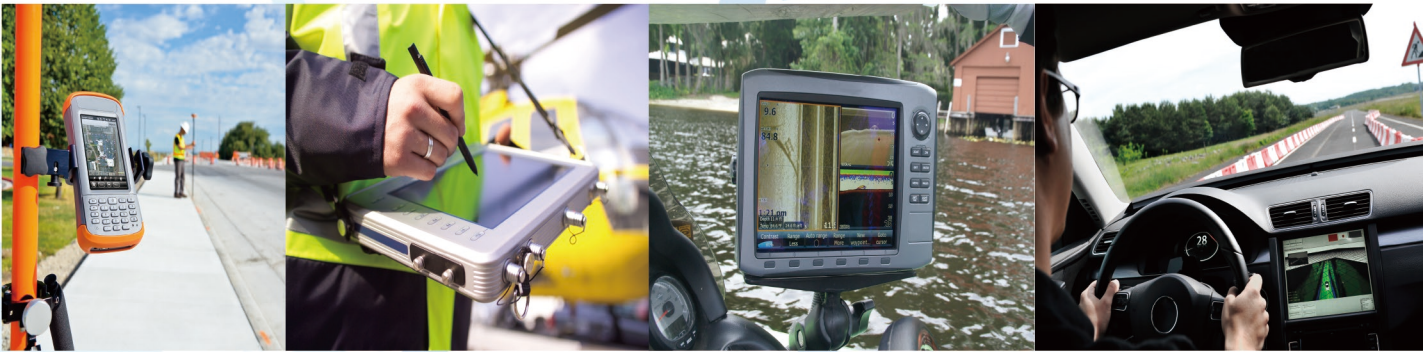

Direct Sunlight Readable Display

Trio LCD® Transmissive Reflective Illumination Optimized LCD

Enhance your visual capability under the sun

Sunlight Readable LCD Display with Transflective Appearance

- Readable under all lighting conditions including direct sunlight
- Enhanced contrast ratio for both indoor and outdoor conditions
- Utmost indoor color saturation, brightness, and view angle
- Full mechanical and electrical compliance with the existent system
- Power saving and backlight life preserving in outdoor applications
- No extra heat generation ever when viewed at higher brightness
- Applications: GPS, Navigation, Kiosk, ATM, Gaming, POS, Advertising, Digital Signage, Military, Marine, Tablet, Hand Held, Golf cart, Fish Finder, Test Instrument, Outdoor TV